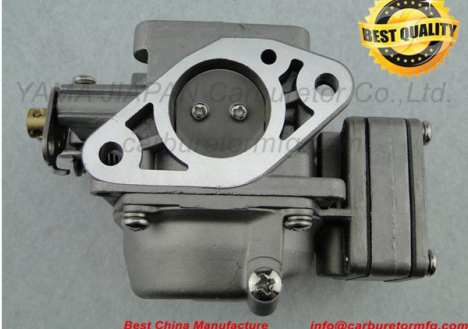

369-03200-2 (Factory No.:JP21S) -YAMA JIAPAN

YAMA JIAPAN Carburetor Co.,Ltd.

YAMA JIAPAN Carburetor Co.,Ltd.

YAMA JIAPAN Carburetor Co.,Ltd.

High Performance CARBURETOR ASSY 369-03200-2-00 For Tohatsu Nissan Outboard 0 M NS 4 5 4HP 5HP 2 stroke

Model Number: 369-03200-2

Engine Type: gasoline

Type: carburetor

outboard engine carburetor: petrol and diesel

YAMA JiaPan CARBURETOR that fits most TOHATSU OUTBOARD 5HP, M5, NS5 (2 Strokes) engines.

The TOHATSU OEM part number for this Carburetor is 369-03200-2 / 369-03200-0

Fits TOHATSU OUTBOARD models: NS5A, NS5B M5B, M5A (2 STROKE)

2003 NS5B CARBURETOR
2003 NS5BS CARBURETOR
2003 M5B CARBURETOR
2003 M5BS CARBURETOR

YAMA JIAPAN Carburetor Co.,Ltd.

YAMA JIAPAN Carburetor Co.,Ltd.