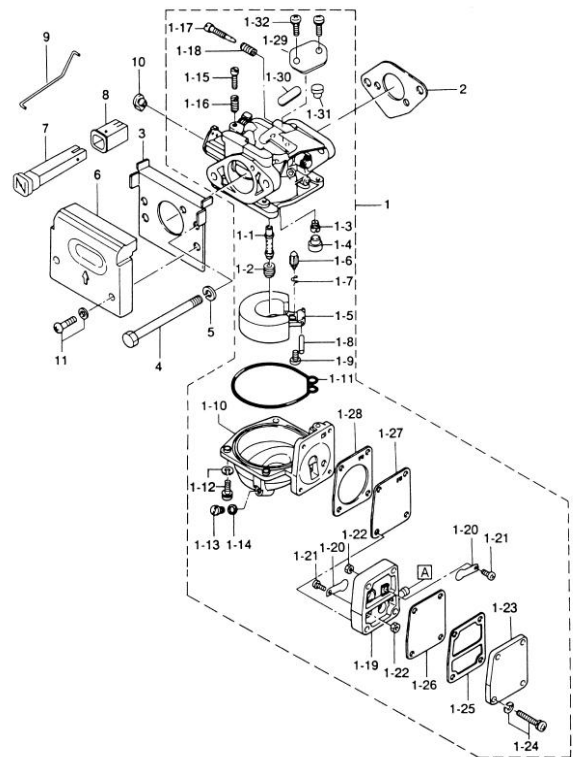

369-03200-2 (Factory No.:JP21S) -YAMA JIAPAN

YAMA JIAPAN Carburetor Co.,Ltd.

YAMA JIAPAN Carburetor Co.,Ltd.

YAMA JIAPAN Carburetor Co.,Ltd.

High Performance CARBURETOR ASSY 369-03200-2-00 For Tohatsu Nissan Outboard 0 M NS 4 5 4HP 5HP 2 stroke

Model Number: 369-03200-2

Engine Type: gasoline

Type: carburetor

outboard engine carburetor: petrol and diesel

YAMA JiaPan CARBURETOR that fits most TOHATSU OUTBOARD 5HP, M5, NS5 (2 Strokes) engines.

The TOHATSU OEM part number for this Carburetor is 369-03200-2 / 369-03200-0

Fits TOHATSU OUTBOARD models: NS5A, NS5B M5B, M5A (2 STROKE)

2003 NS5B CARBURETOR
2003 NS5BS CARBURETOR
2003 M5B CARBURETOR
2003 M5BS CARBURETOR

YAMA JIAPAN Carburetor Co.,Ltd.

YAMA JIAPAN Carburetor Co.,Ltd.

YAMA JIAPAN Carburetor Co.,Ltd.

YAMA JIAPAN Carburetor

YAMA JIAPAN Carburetor Co.,Ltd.
Factory Plant Location
Add:No.A-6, Qiaoli Industrial Area, Fuding City,
Ningde City, Fujian Province,China

ZIP:352000
Email: info@carbureformg.com

www.carbureformg.com

Professional China Manufacture
Marine Outboard Engine Carburetor
Diaphragm-type Carburetor
Float -type Carburetor

Tel: 0086-593-7806626
Fax: 0086-593-7806626