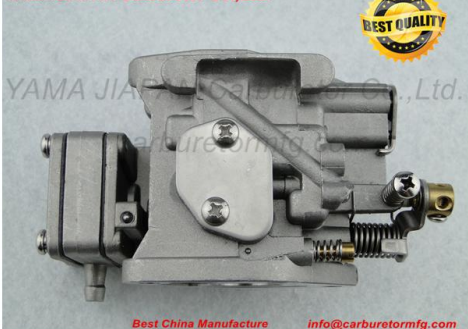

369-03200-2 (Factory No.:JP21S) -YAMA JIAPAN

YAMA JIAPAN Carburetor Co.,Ltd.

YAMA JIAPAN Carburetor Co.,Ltd.

YAMA JIAPAN Carburetor Co.,Ltd.

High Performance CARBURETOR ASSY 369-03200-2-00 For Tohatsu Nissan Outboard 0 M NS 4 5 4HP 5HP 2 stroke

Model Number: 369-03200-2

Engine Type: gasoline

Type: carburetor

outboard engine carburetor: petrol and diesel

YAMA JiaPan CARBURETOR that fits most TOHATSU OUTBOARD 5HP, M5, NS5 (2 Strokes) engines.

The TOHATSU OEM part number for this Carburetor is 369-03200-2 / 369-03200-0

Fits TOHATSU OUTBOARD models: NS5A, NS5B M5B, M5A (2 STROKE)

2003 NS5B CARBURETOR
2003 NS5BS CARBURETOR
2003 M5B CARBURETOR
2003 M5BS CARBURETOR

YAMA JIAPAN Carburetor Co.,Ltd.

YAMA JIAPAN Carburetor Co.,Ltd.