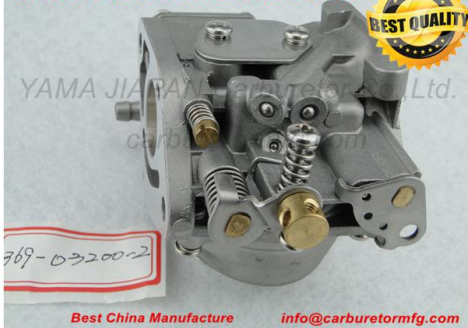

369-03200-2 (Factory No.:JP21S) -YAMA JIAPAN

YAMA JIAPAN Carburetor Co.,Ltd.

YAMA JIAPAN Carburetor Co.,Ltd.

YAMA JIAPAN Carburetor Co.,Ltd.

High Performance CARBURETOR ASSY 369-03200-2-00 For Tohatsu Nissan Outboard 0 M NS 4 5 4HP 5HP 2 stroke

Model Number: 369-03200-2

Engine Type: gasoline

Type: carburetor

outboard engine carburetor: petrol and diesel

YAMA JiaPan CARBURETOR that fits most TOHATSU OUTBOARD 5HP, M5, NS5 (2 Strokes) engines.

The TOHATSU OEM part number for this Carburetor is 369-03200-2 / 369-03200-0