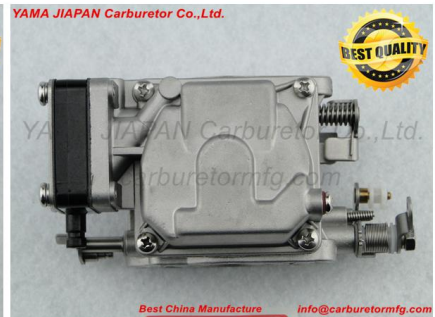

YAMA JIAPAN Carburetor Co.,Ltd.
Factory Plant Location
Add:No.A-6, Qiaoli Industrial Area, Fuding City,
Ningde City, Fujian Province,China

ZIP:352000
Email: info@carbureformfg.com

www.carbureformfg.com

Professional China Manufacture
Marine Outboard Engine Carburetor
Diaphragm-type Carburetor
Float -type Carburetor

Tel: 0086-593-7806626
Fax: 0086-593-7806626