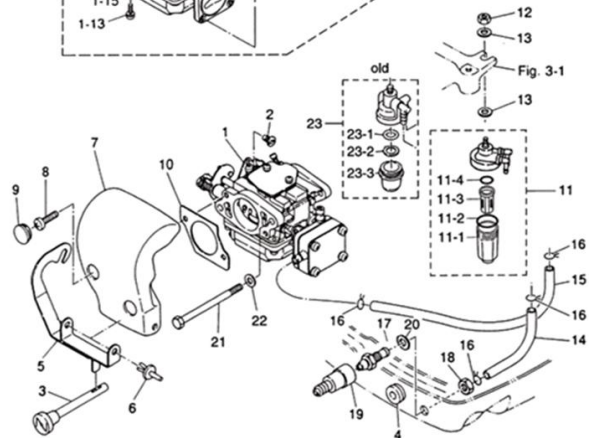

Product Information

Fitting for Nissan / Tohatsu
Product Part No. 3G2031005M
Manufacturer Part No. 3G2-03100-2,3G2-03100-3,3g2-03100-4,3G2031005M

This is YAMA JIAPAN CARBURETOR that fits most TOHATSU OUTBOARD 9.9HP, 15HP, 18HP (2 Strokes) engines.

Fit TOHATSU OUTBOARD part number for this Carburetor: 3G2-03100-1, 3G2-03100-2, 3G2-03100-3

Fits TOHATSU OUTBOARD models (Note that older models 2 stroke before year 1996 use different carburetor, please check the part number and photo before purchase) :

9.9HP, 15HP, 18HP (2 STROKE) and some Tohatsu 4 stroke engine NS9.9, NS15, NS18 series M9.9, M15, M18 series

2002 And Earlier NS15D CARBURETOR, FUEL FILTER
2002 And Earlier NS15D2 CARBURETOR, FUEL FILTER
2002 And Earlier NS18E CARBURETOR, FUEL FILTER
2002 And Earlier NS18E2 CARBURETOR, FUEL FILTER
2002 And Earlier NS9.9D CARBURETOR, FUEL FILTER
2002 And Earlier NS9.9D2 CARBURETOR, FUEL FILTER