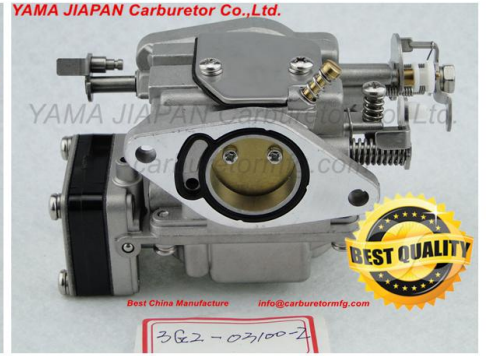

3G2-03100-2(Factory No.:JP27D) -YAMA JIAPAN

YAMA JIAPAN Carburetor Co.,Ltd.

YAMA JIAPAN Carburetor Co.,Ltd.

YAMA JIAPAN Carburetor Co.,Ltd.

Product Information

Fitting for Nissan / Tohatsu
 Product Part No. 3G2031005M
 Manufacturer Part No. 3G2-03100-2,3G2-03100-3,3g2-03100-4,3G2031005M

This is YAMA JIAPAN CARBURETOR that fits most TOHATSU OUTBOARD 9.9HP, 15HP, 18HP (2 Strokes) engines.

Fit TOHATSU OUTBOARD part number for this Carburetor: 3G2-03100-1, 3G2-03100-2, 3G2-03100-3

Fits TOHATSU OUTBOARD models (Note that older models 2 stroke before year 1996 use different carburetor, please check the part number and photo before purchase) :