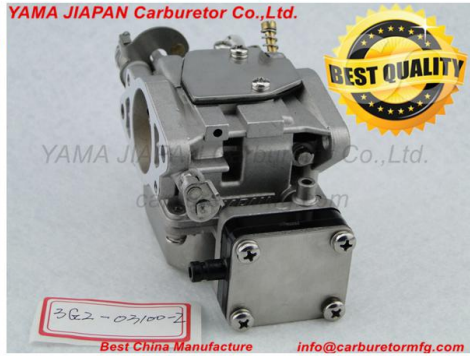

3G2-03100-2(Factory No.:JP27D) -YAMA JIAPAN

YAMA JIAPAN Carburetor Co.,Ltd.

YAMA JIAPAN Carburetor Co.,Ltd.

YAMA JIAPAN Carburetor Co.,Ltd.

Product Information

Fitting for Nissan / Tohatsu
 Product Part No. 3G2031005M
 Manufacturer Part No. 3G2-03100-2,3G2-03100-3,3g2-03100-4,3G2031005M

This is YAMA JIAPAN CARBURETOR that fits most TOHATSU OUTBOARD 9.9HP, 15HP, 18HP (2 Strokes) engines.

Fit TOHATSU OUTBOARD part number for this Carburetor: 3G2-03100-1, 3G2-03100-2, 3G2-03100-3

Fits TOHATSU OUTBOARD models (Note that older models 2 stroke before year 1996 use different carburetor, please check the part number and photo before purchase) :

9.9HP, 15HP, 18HP (2 STROKE) and some Tohatsu 4 stroke engine NS9.9, NS15, NS18 series M9.9, M15, M18 series

2002 And Earlier NS15D CARBURETOR, FUEL FILTER
 2002 And Earlier NS15D2 CARBURETOR, FUEL FILTER
 2002 And Earlier NS18E CARBURETOR, FUEL FILTER
 2002 And Earlier NS18E2 CARBURETOR, FUEL FILTER
 2002 And Earlier NS9.9D CARBURETOR, FUEL FILTER
 2002 And Earlier NS9.9D2 CARBURETOR, FUEL FILTER