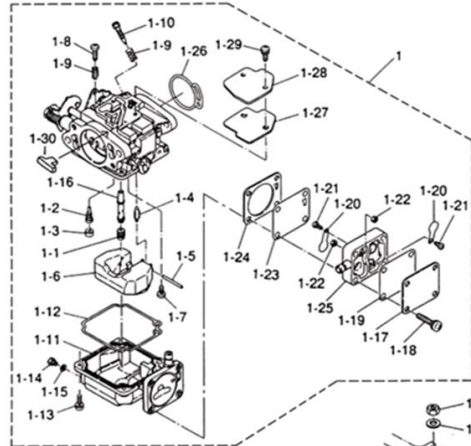

Product Information

Fitting for Nissan / Tohatsu
Product Part No. 3G2031005M
Manufacturer Part No. 3G2-03100-2,3G2-03100-3,3g2-03100-4,3G2031005M

This is YAMA JIAPAN CARBURETOR that fits most TOHATSU OUTBOARD 9.9HP, 15HP, 18HP (2 Strokes) engines.

Fit TOHATSU OUTBOARD part number for this Carburetor: 3G2-03100-1, 3G2-03100-2, 3G2-03100-3

Fits TOHATSU OUTBOARD models (Note that older models 2 stroke before year 1996 use different carburetor, please check the part number and photo before purchase) :

9.9HP, 15HP, 18HP (2 STROKE) and some Tohatsu 4 stroke engine NS9.9, NS15, NS18 series M9.9, M15, M18 series

2002 And Earlier NS15D CARBURETOR, FUEL FILTER
2002 And Earlier NS15D2 CARBURETOR, FUEL FILTER
2002 And Earlier NS18E CARBURETOR, FUEL FILTER
2002 And Earlier NS18E2 CARBURETOR, FUEL FILTER
2002 And Earlier NS9.9D CARBURETOR, FUEL FILTER
2002 And Earlier NS9.9D2 CARBURETOR, FUEL FILTER