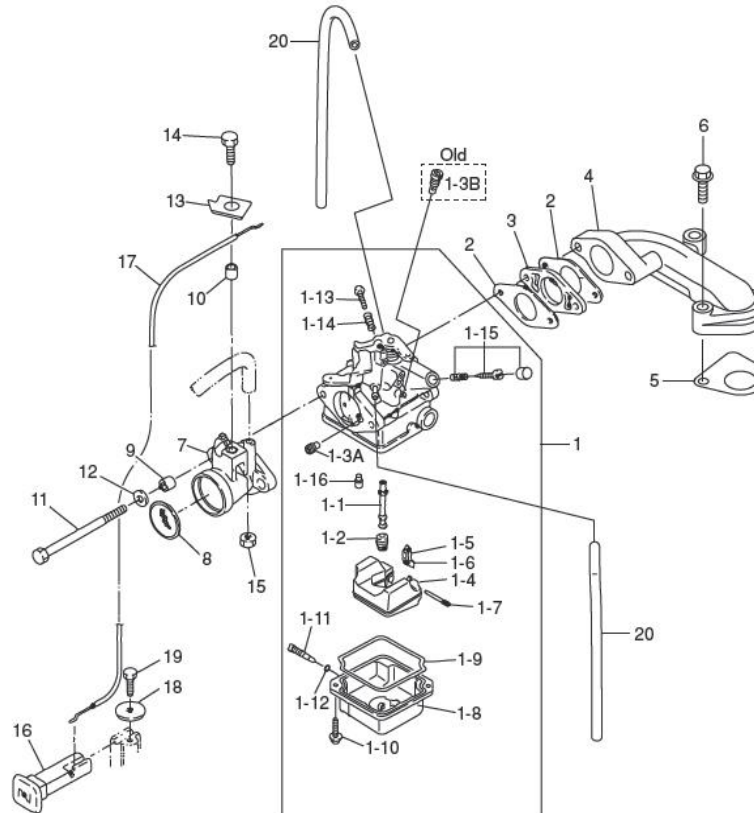

Part Information

Tohatsu Part No. 3R1032001M

Original Part No. 3R1-03200-1

Manufactured by Nissan / Tohatsu

3R1032001M Carburetor Assy MFS/NSF5A2 :
superseded numbers

3H6032000M 3H6032000M Carburetor Assy MFS/NSF5A2 Superseded to
3R1032001M

3R1032000M 3R1032000M Carburetor Assy MFS/NSF5A2 Superseded to
3R1032001M

3R1032001M 3R1032001M Carburetor Assy MFS/NSF5A2

This is Aftermarket CARBURETOR ASSY that fits most TOHATSU NISSAN
MERCURY OUTBOARD MFS NSF 4HP 5HP (4 Strokes) engines.

Fits TOHATSU NISSAN OEM part number: #3R1-03200-0, 3R1-03200-1

Fits TOHATSU NISSAN OUTBOARD models:

MFS4, MFS5 (4 STROKE)

NSF4, NSF5 (4 STROKE)

2002 And Earlier MFS5A2 CARBURETER, FUEL PUMP

2003 MFS5A2 CARBURETER, FUEL PUMP

2004 MFS5A2 CARBURETER, FUEL PUMP

2005 MFS5A2 CARBURETER, FUEL PUMP

2005 MFS5B CARBURATOR & FUEL PUMP

2006 MFS5B CARBURATOR & FUEL PUMP

2007 MFS5B CARBURATOR & FUEL PUMP

2008 MFS5B CARBURATOR & FUEL PUMP

2009 MFS5B CARBURATOR & FUEL PUMP

2010 MFS5B CARBURATOR & FUEL PUMP