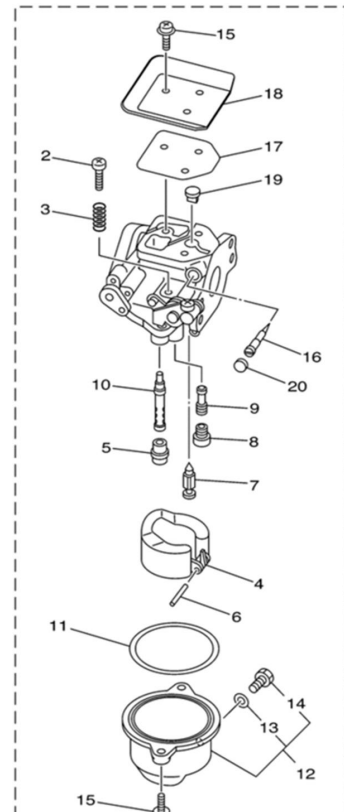

# 68D-14301-11 (Factory No.:JP20Y) -YAMA JIAPAN

Condition: New Produced  
Brand: YAMA JIAPAN  
Country/Region of Manufacture: China

Manufacturer Part Number:  
68D-14301-13 67D-14301-01 68D-14301 67D-14301

This aftermarket carburetor 67D-14301-13-00/ 67D-14301-11 fits these Yamaha 4stroke 4HP 5HP outboard engine models and components:

2005 F4MLHD CARBURETOR  
2005 F4MSHD CARBURETOR  
2006 and Later F4MLH CARBURETOR  
2006 and Later F4MSH CARBURETOR