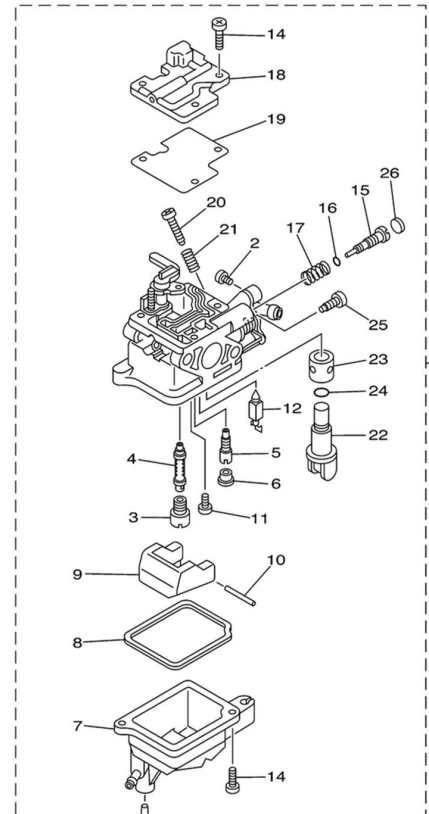

# 69M-14301 (Factory No.:JP16Y) -YAMA JAPAN

69M-14301 69M-14301-11-00 69M-14301-12-00 Carburetor  
 Assembly fit Genius PARSUN HIDEA POWERTEC 4 stroke  
 Outboard 2.5HP engine

YAMAHA  
 2.5HP 4S 69M F2.5AMH 2003 . 69M-14301-00  
 PARSUN  
 2.6HP 4S F2.6BM

This Yamaha 69M-14301-10-00 CARBURETOR ASSY is used on  
 these models and components:

2003 F2.5MSHB CARBURETOR  
 2004 F2.5MSHC CARBURETOR  
 2005 F2.5MSHD CARBURETOR

**YAMA JAPAN Carburetor Co.,Ltd.**  
**Factory Plant Location**  
 Add:No.A-6, Qiaoli Industrial Area, Fuding City,  
 Ningde City, Fujian Province,China